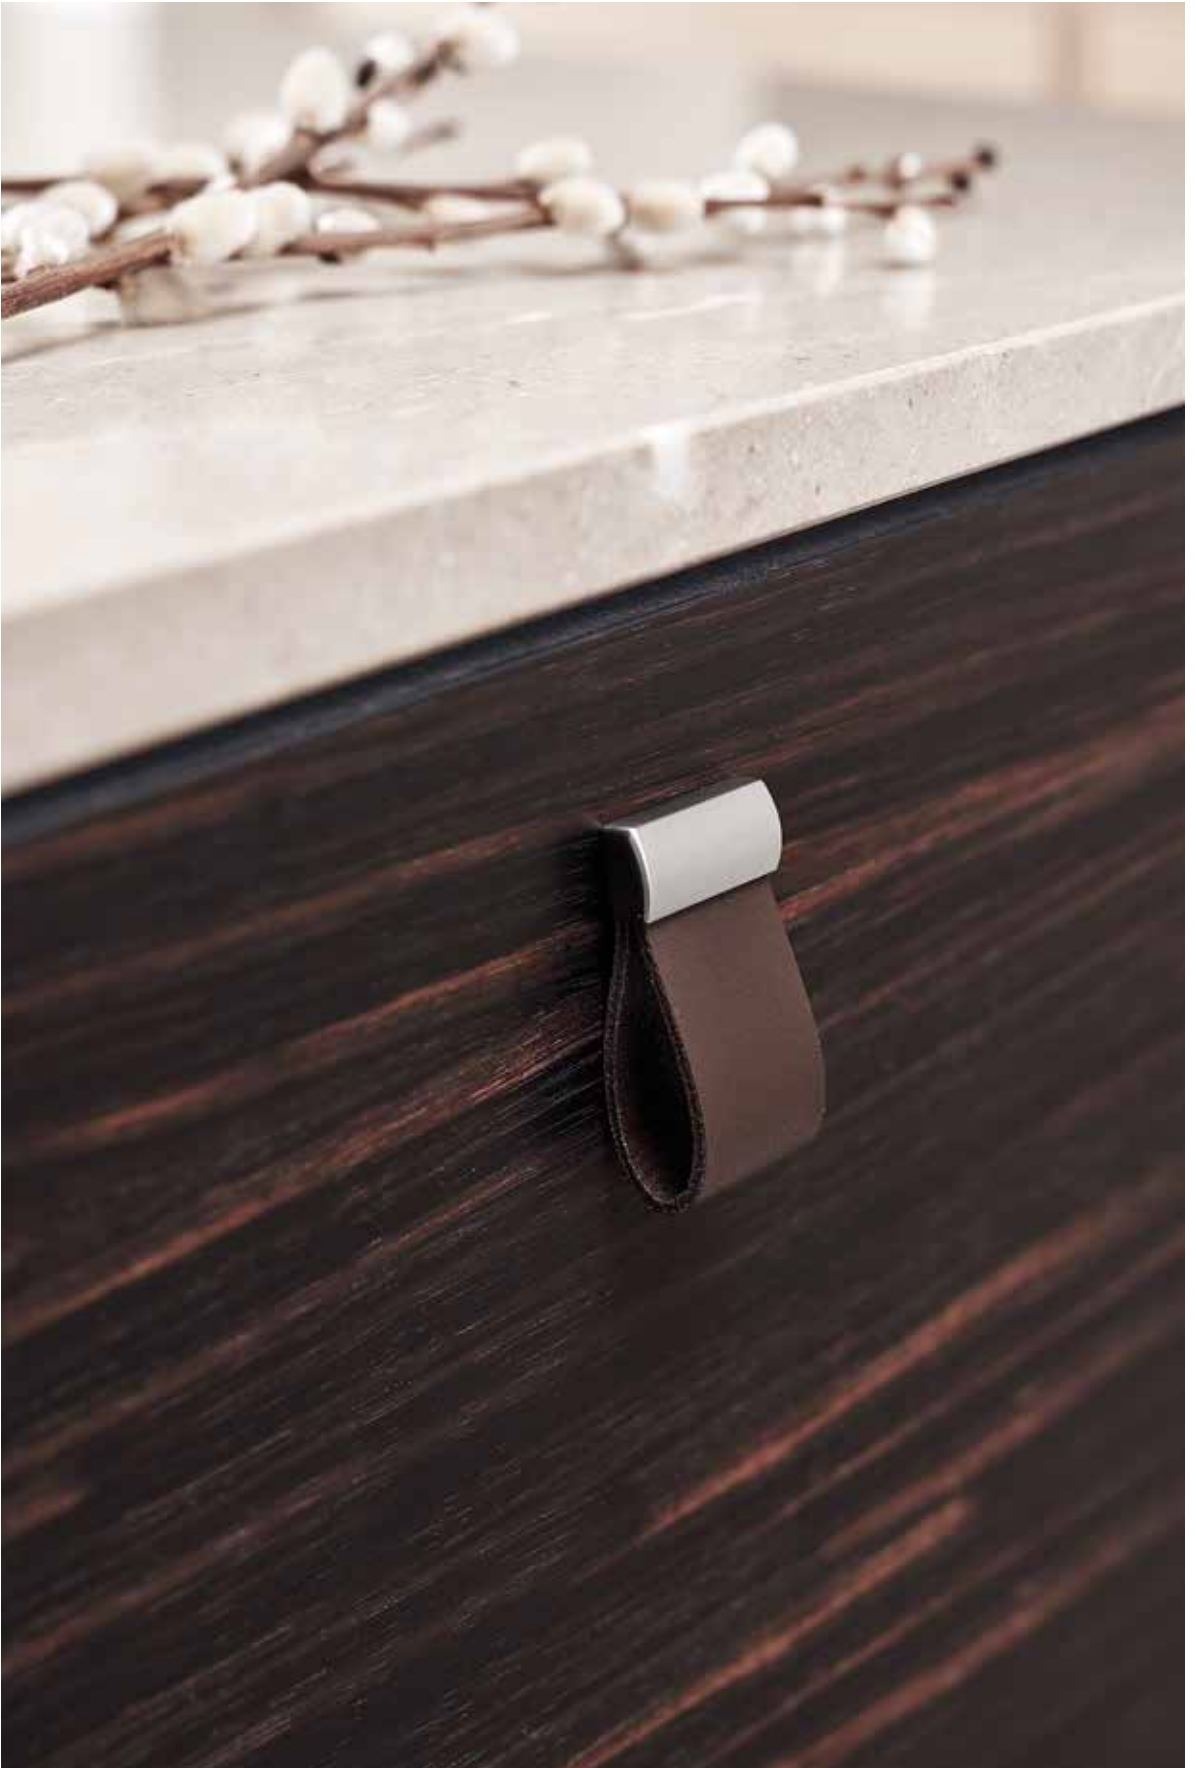

Strap
545560016

Design Adam Laws
Material Zamac/Leather

Finish

- 66 - Inox look/
- 101 - Navy Blue
- 102 - Black
- 104 - Dark Brown
- 105 - Cognac
- 106 - Grey

- 9005 Black /
- 101 - Navy Blue
- 102 - Black
- 104 - Dark Brown
- 105 - Cognac
- 106 - Grey

Centre distance 16
Length 31
Width 24
Height 57