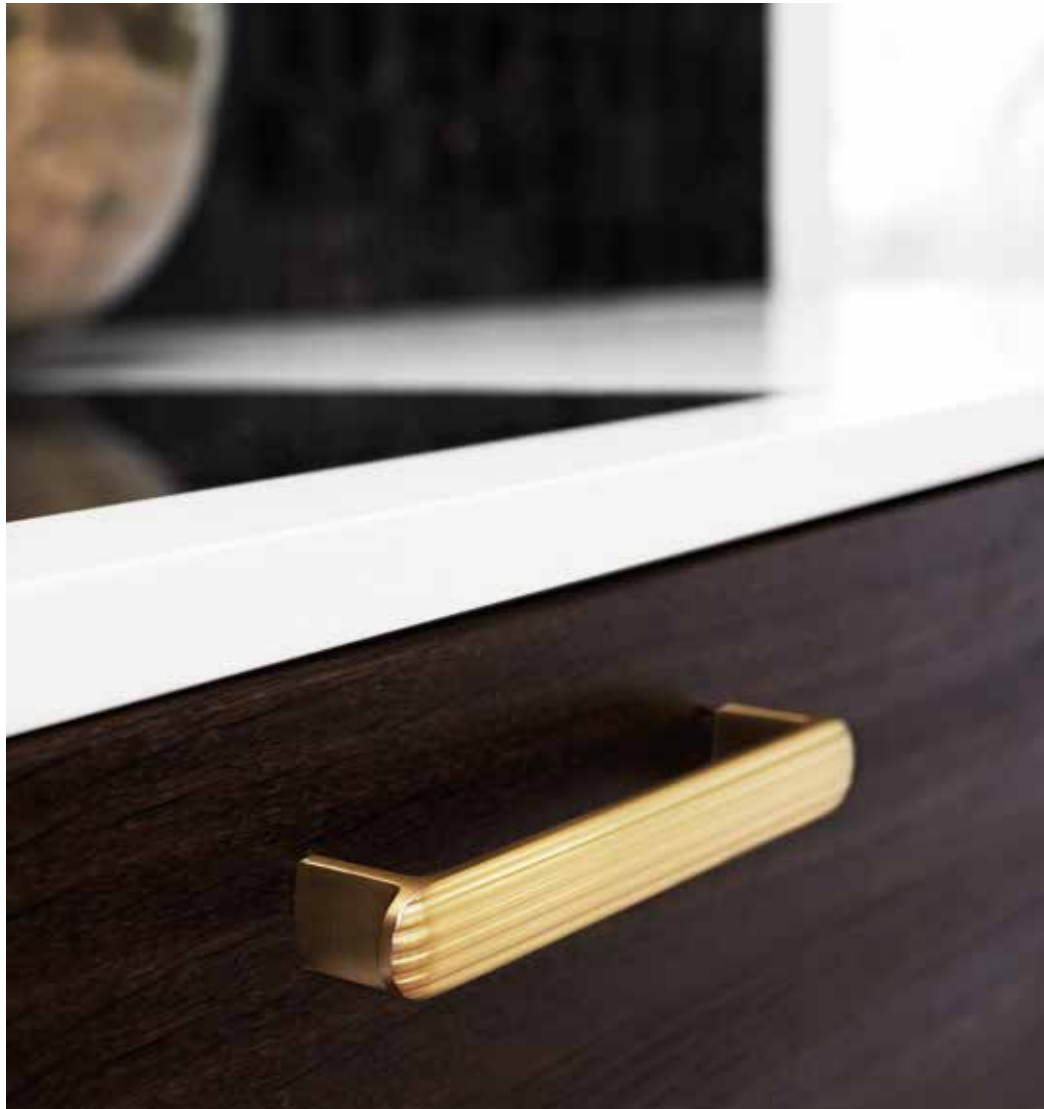

The handles we have chosen to complement their interior style add just the right amount of distraction to the otherwise discrete cabinets.

**Hammer**  
**54486CC32**

**Design** Rikke Frost  
**Material** Zamac  
**Finish**  
31 - Brushed brass /  
66 - Inox look /  
9005 - Black  
**Centre distance** 32  
**Length** 160  
**Width** 24  
**Height** 16