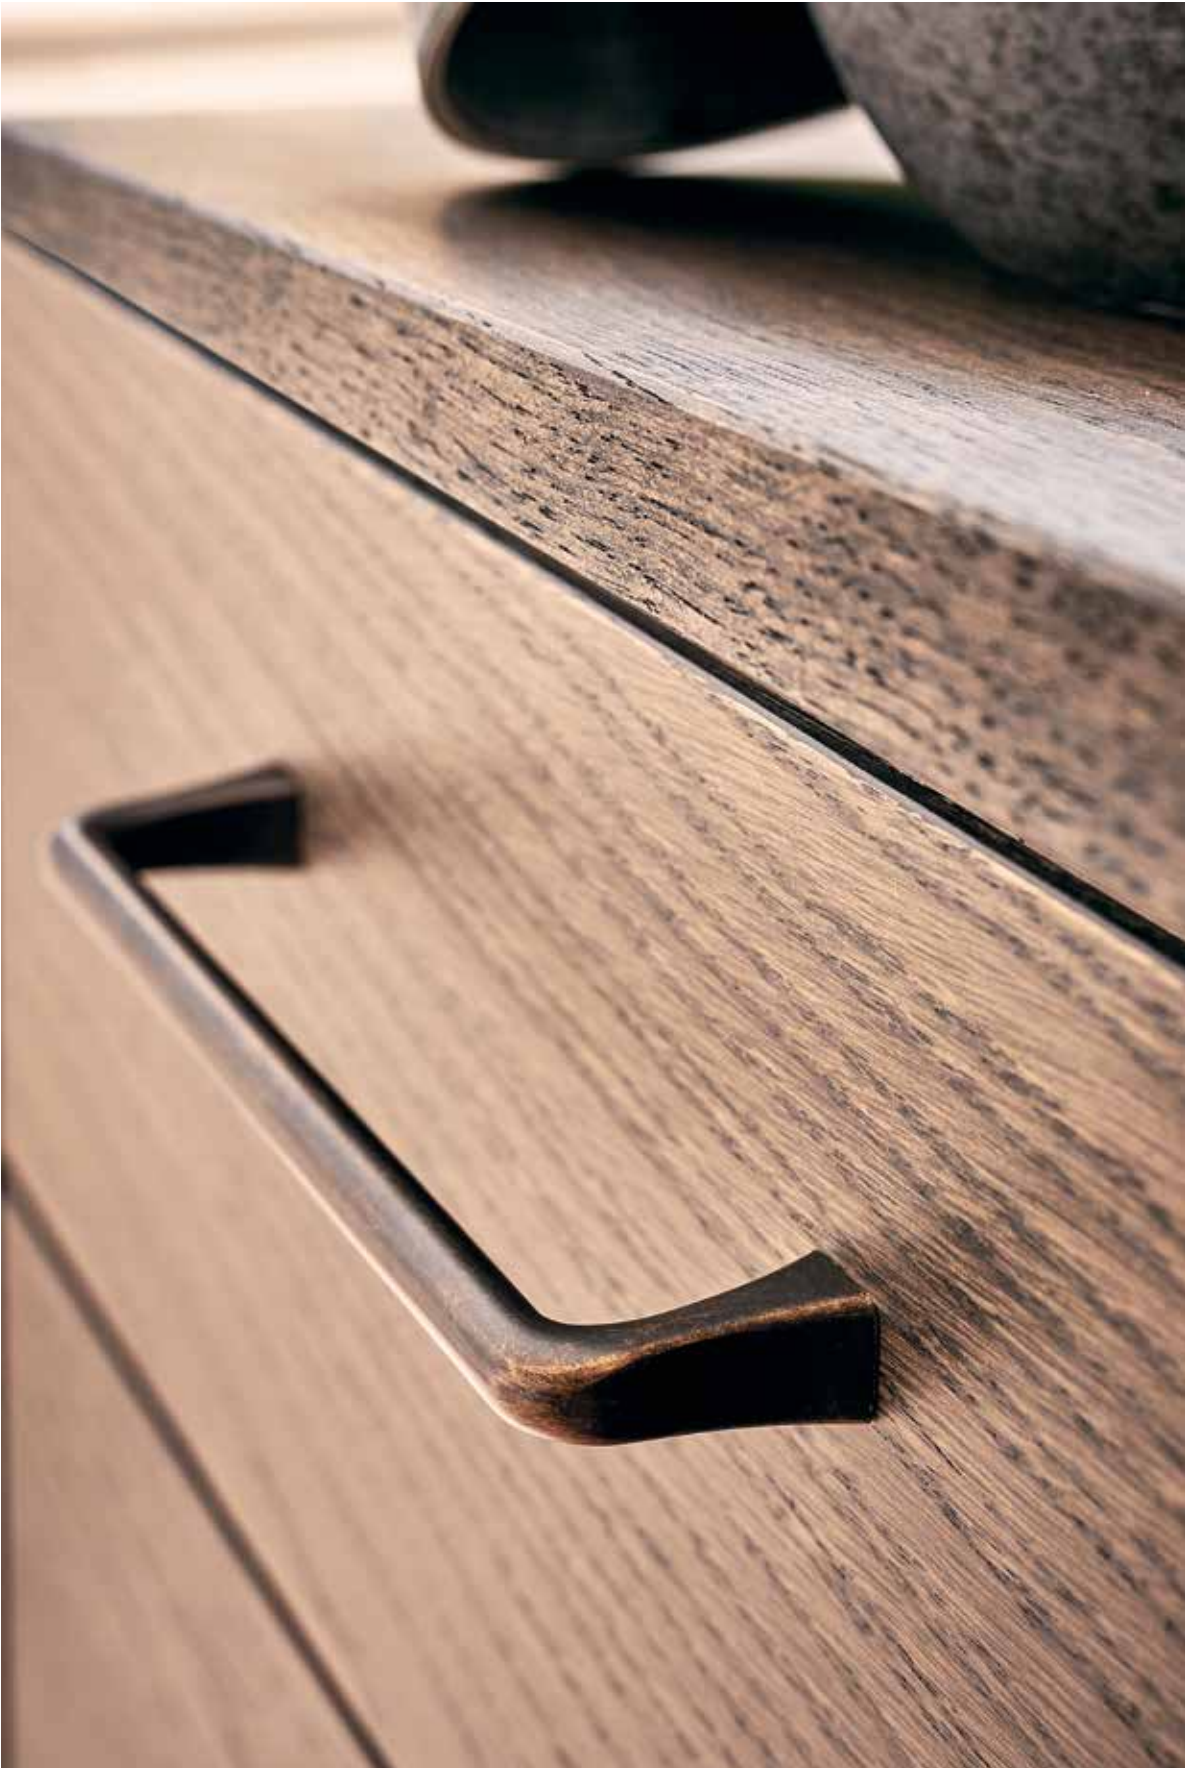

Concave
544260160

Design

Hans Sandgren Jakobsen

Material Zamac

Finish

- 22 - Antique grey /
- 23 - Antique brown /
- 66 - Inox look /
- 9005 - Black

Centre distance 160

Length 173

Width 13

Height 35