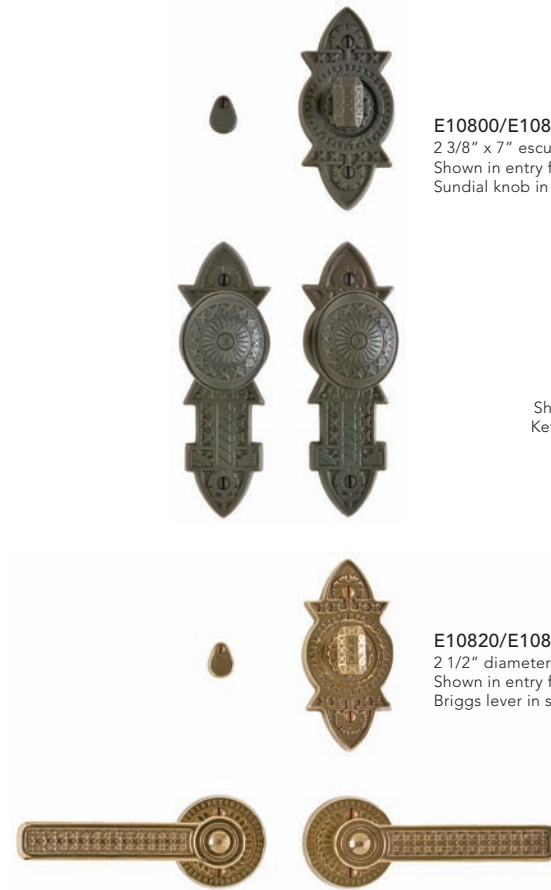

G10802 Kettle Grip
7 1/2" c-to-c
8 13/16" overall
Shown in white bronze, medium patina

G10801 Briggs Grip
10" c-to-c
11 3/16" overall
Shown in silicon bronze, dark patina

L10802 Kettle Lever
Shown in silicon bronze, dark patina

G10850/G10851
3 9/16" x 23 1/4" escutcheons
Shown in pull/pull deadbolt function
with the G10801 10" Briggs grip
in white bronze, light patina

Push/Pull Set

Lever/Knob Entry & Patio Sets

E10800/E10800 with DB10800
2 3/8" x 7" escutcheons
Shown in entry function with the K10802
Kettle knob in white bronze, medium patina

E10830/E10832
3" x 13" escutcheons
Shown in entry function with the K10801
Sundail knob in silicon bronze, light patina

E10820/E10820 with DB10800
2 1/2" diameter escutcheons
Shown in entry function with the L10802
Kettle lever in silicon bronze, medium patina

E10810/E10810 with DB10800
2 3/8" x 10" escutcheons
Shown in entry function with the L10801
Briggs lever in white bronze, dark patina

DOOR HARDWARE

Dummy, Passage, Privacy Sets

E10800/E10800 with IP10800
2 3/8" x 7" escutcheons
Shown in entry function with the K10801
Sundail knob in silicon bronze, dark patina